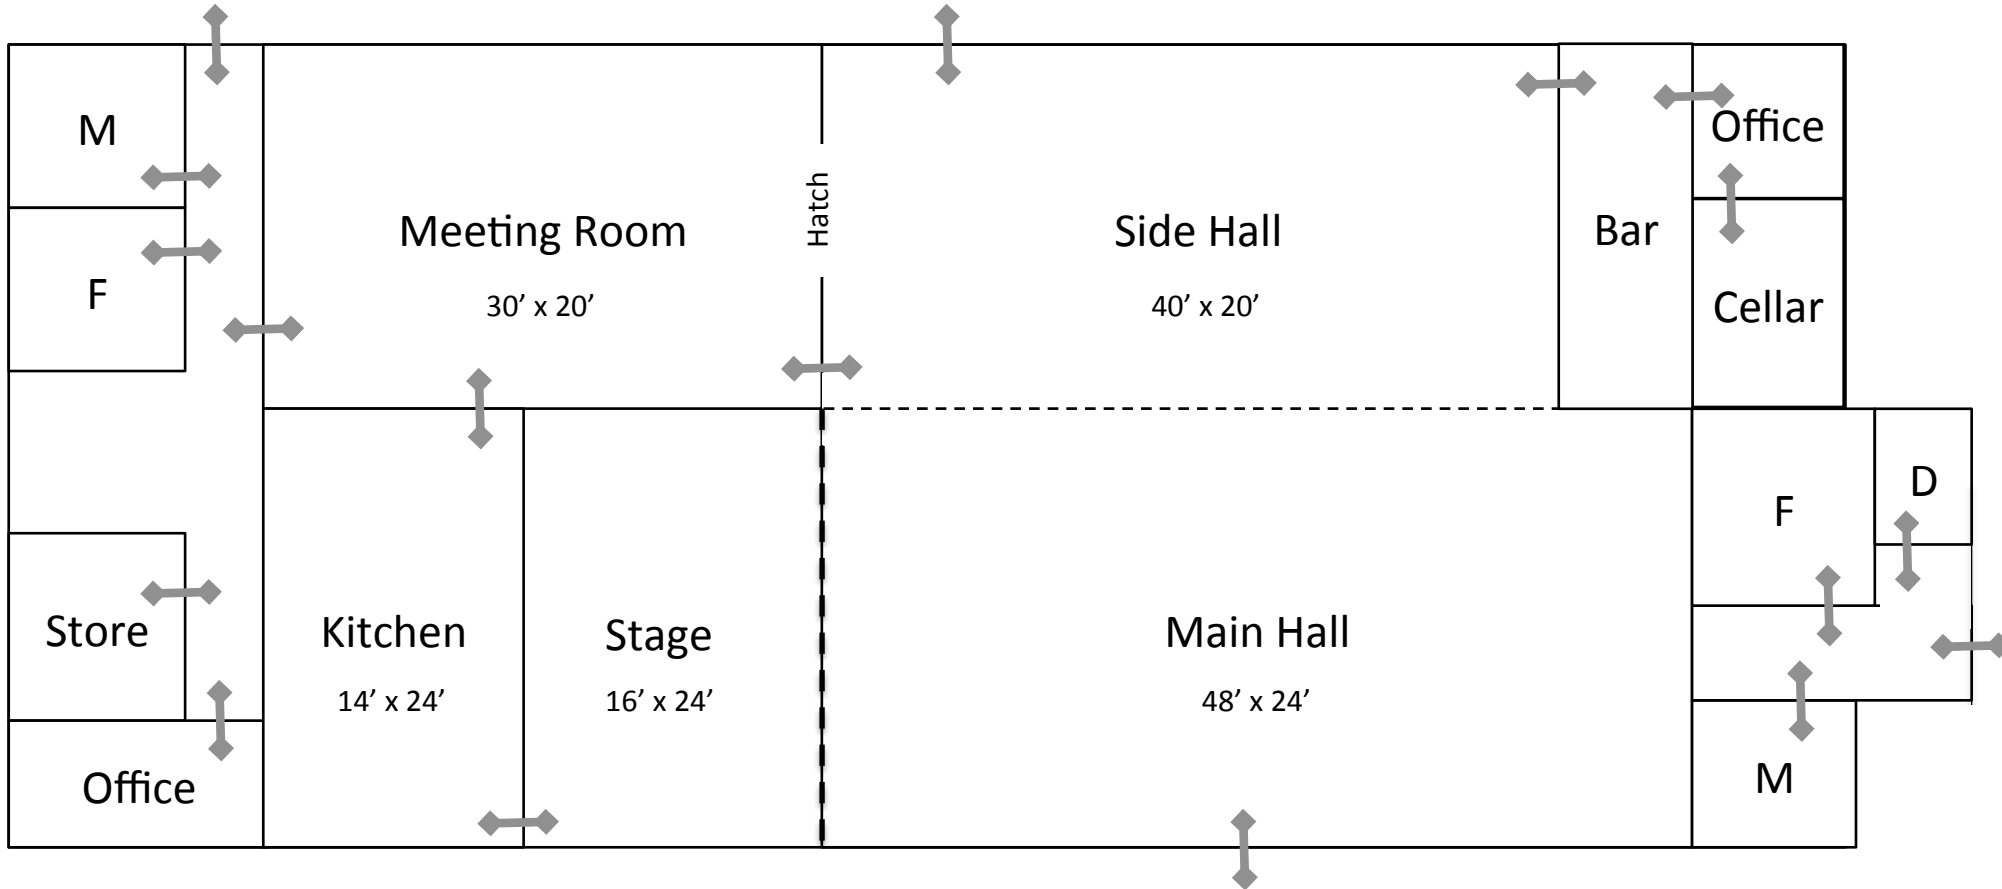

## Main Building Schematic

Clementhorpe Road  
Gilberdyke HU15 2UG  
East Yorkshire

Total Area 100' x 44'

Registered Charity 525023

email: [info@gwmhall.plus.com](mailto:info@gwmhall.plus.com)

7<sup>th</sup> May 2017